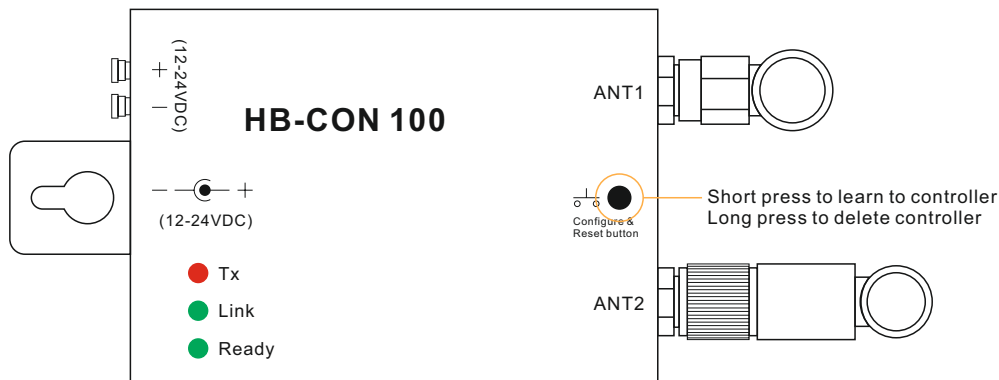

RF-WIFI transmitter(converter/controller)

Model: HB-CON 100

Feature

HB-CON 100 is a converter which works with receiver HB-REC 10U / 20U / 30I / 40I to be controlled by IOS or Android system via WIFI. IOS and Android application is similar, we will use IOS as an example in this manual.

Parameter

Part No.	Operation Voltage	Output	Operation frequency
HB-CON 100	12-24VDC	RF Signal	2.4G

Brief introduction of buttons

Wiring diagram

Safety & Warnings

- 1) The product shall be installed and serviced by a qualified person.
- 2) IP20. Please avoid the sun and rain. When installed outdoors, please ensure it is mounted in a water proof enclosure.
- 3) Always be sure to mount this unit in an area with proper ventilation to avoid overheating.
- 4) Please check if the output voltage of any LED power supplies used comply with the working voltage of the product.
- 5) Never connect any cables while power is on and always assure correct connections to avoid short circuits before switching on.
- 6) Please ensure that the cable is secured tightly in the connector
- 7) For update information please consult your supplier.