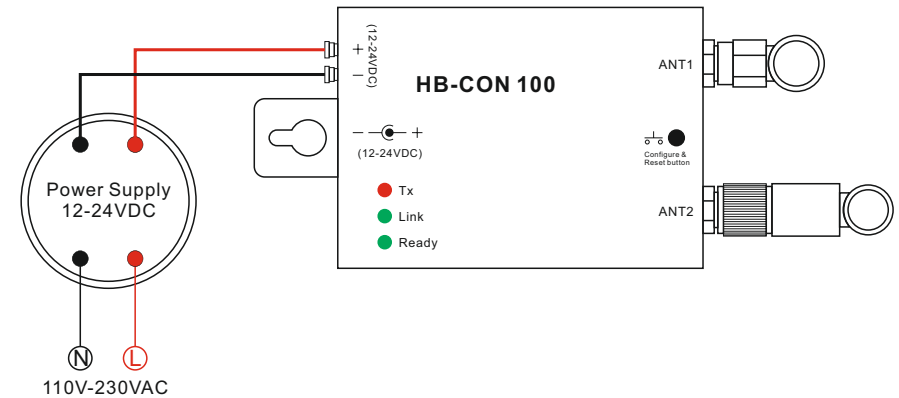

RF-WIFI transmitter(converter/controller)

Model: HB-CON 100

Feature

HB-CON 100 is a converter which works with receiver HB-REC 10U / 20U / 30I / 40I to be controlled by IOS or Android system via WIFI. IOS and Android application is similar, we will use IOS as an example in this manual.

Parameter

Part No.	Operation Voltage	Output	Operation frequency
HB-CON 100	12-24VDC	RF Signal	2.4G

Brief introduction of buttons

Wiring diagram

Safety & Warnings

- 1) The product shall be installed and serviced by a qualified person.
- 2) IP20. Please avoid the sun and rain. When installed outdoors, please ensure it is mounted in a water proof enclosure.
- 3) Always be sure to mount this unit in an area with proper ventilation to avoid overheating.
- 4) Please check if the output voltage of any LED power supplies used comply with the working voltage of the product.
- 5) Never connect any cables while power is on and always assure correct connections to avoid short circuits before switching on.
- 6) Please ensure that the cable is secured tightly in the connector
- 7) For update information please consult your supplier.